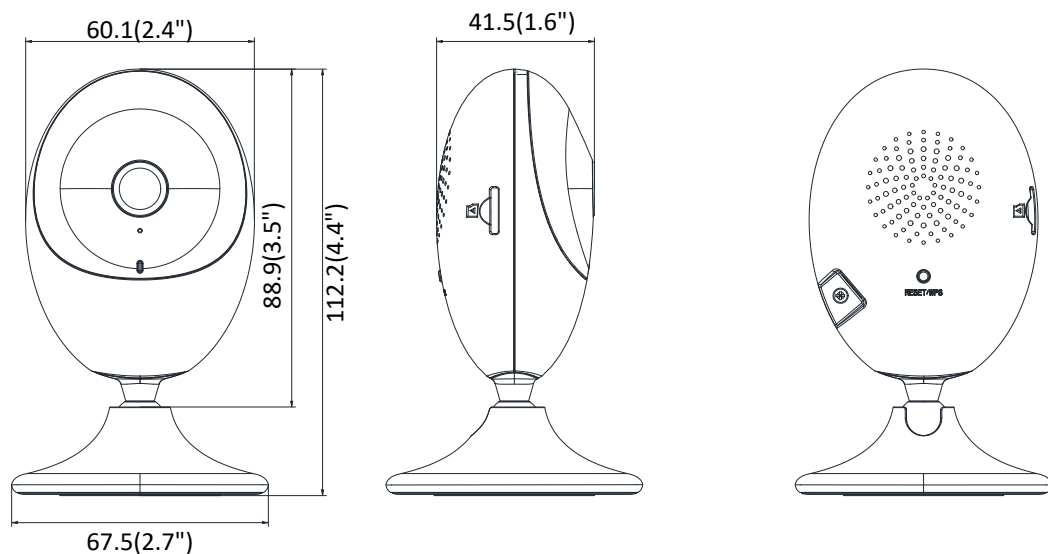

IPC-C120-D/W 2.0 MP Network Cube Camera

Key Features

- Up to 2.0 megapixel high resolution
- Two video streams
- 2.8mm fixed lens
- Digital Wide Dynamic Range
- 3D Digital Noise Reduction
- Built-in microphone and speaker, support two-way audio
- Support on-board storage, up to 128GB
- Up to 10 m IR range
- Built-in Wi-Fi
- 5 VDC \pm 10 %, micro USB interface
- Mobile Monitoring via Hik-Connect

Web Browser	IE8+, Chrome 31.0-44, Firefox 30.0-51, Safari 8.0+
Interface	
On-board Storage	Built-in micro SD/SDHC/SDXC slot, up to 128 GB
Audio Interface	1 built-in microphone, 1 built-in speaker
Reset	Yes
Wi-Fi	
Wireless Standards	IEEE802.11b, 802.11g, 802.11n
Frequency Range	2.4 GHz - 2.4835 GHz
Channel Bandwidth	20/40MHz Support
Protocols	802.11b: CCK, QPSK, BPSK, 802.11g/n: OFDM
Security	64/128-bit WEP, WPA/WPA2, WPA-PSK/WPA2-PSK, WPS
Transfer Rates	11b: 11Mbps, 11g: 54Mbps, 11n: up to 150Mbps
Wireless Range	50 meters (The performance varies based on actual environment)
General	
Operating Conditions	-10 °C to 40°C (14 °F to 104 °F), Humidity 95% or less (non-condensing)
Power Supply	5 VDC ± 10 %, micro USB interface
Current	Max. 0.9A
Power Consumption	Max. 4.5W
IR Range	Up to 10 meters
Material	Plastic
Dimensions	Φ 67.5 × 112.2 mm (Φ 2.7" × 4.4")
Weight	Camera: 125 g (0.3 lb.) With package: 346g (0.8 lb.)

Ordering Models

IPC-C120-D/W(2.8 mm)

Dimensions

Unit: mm(inch)